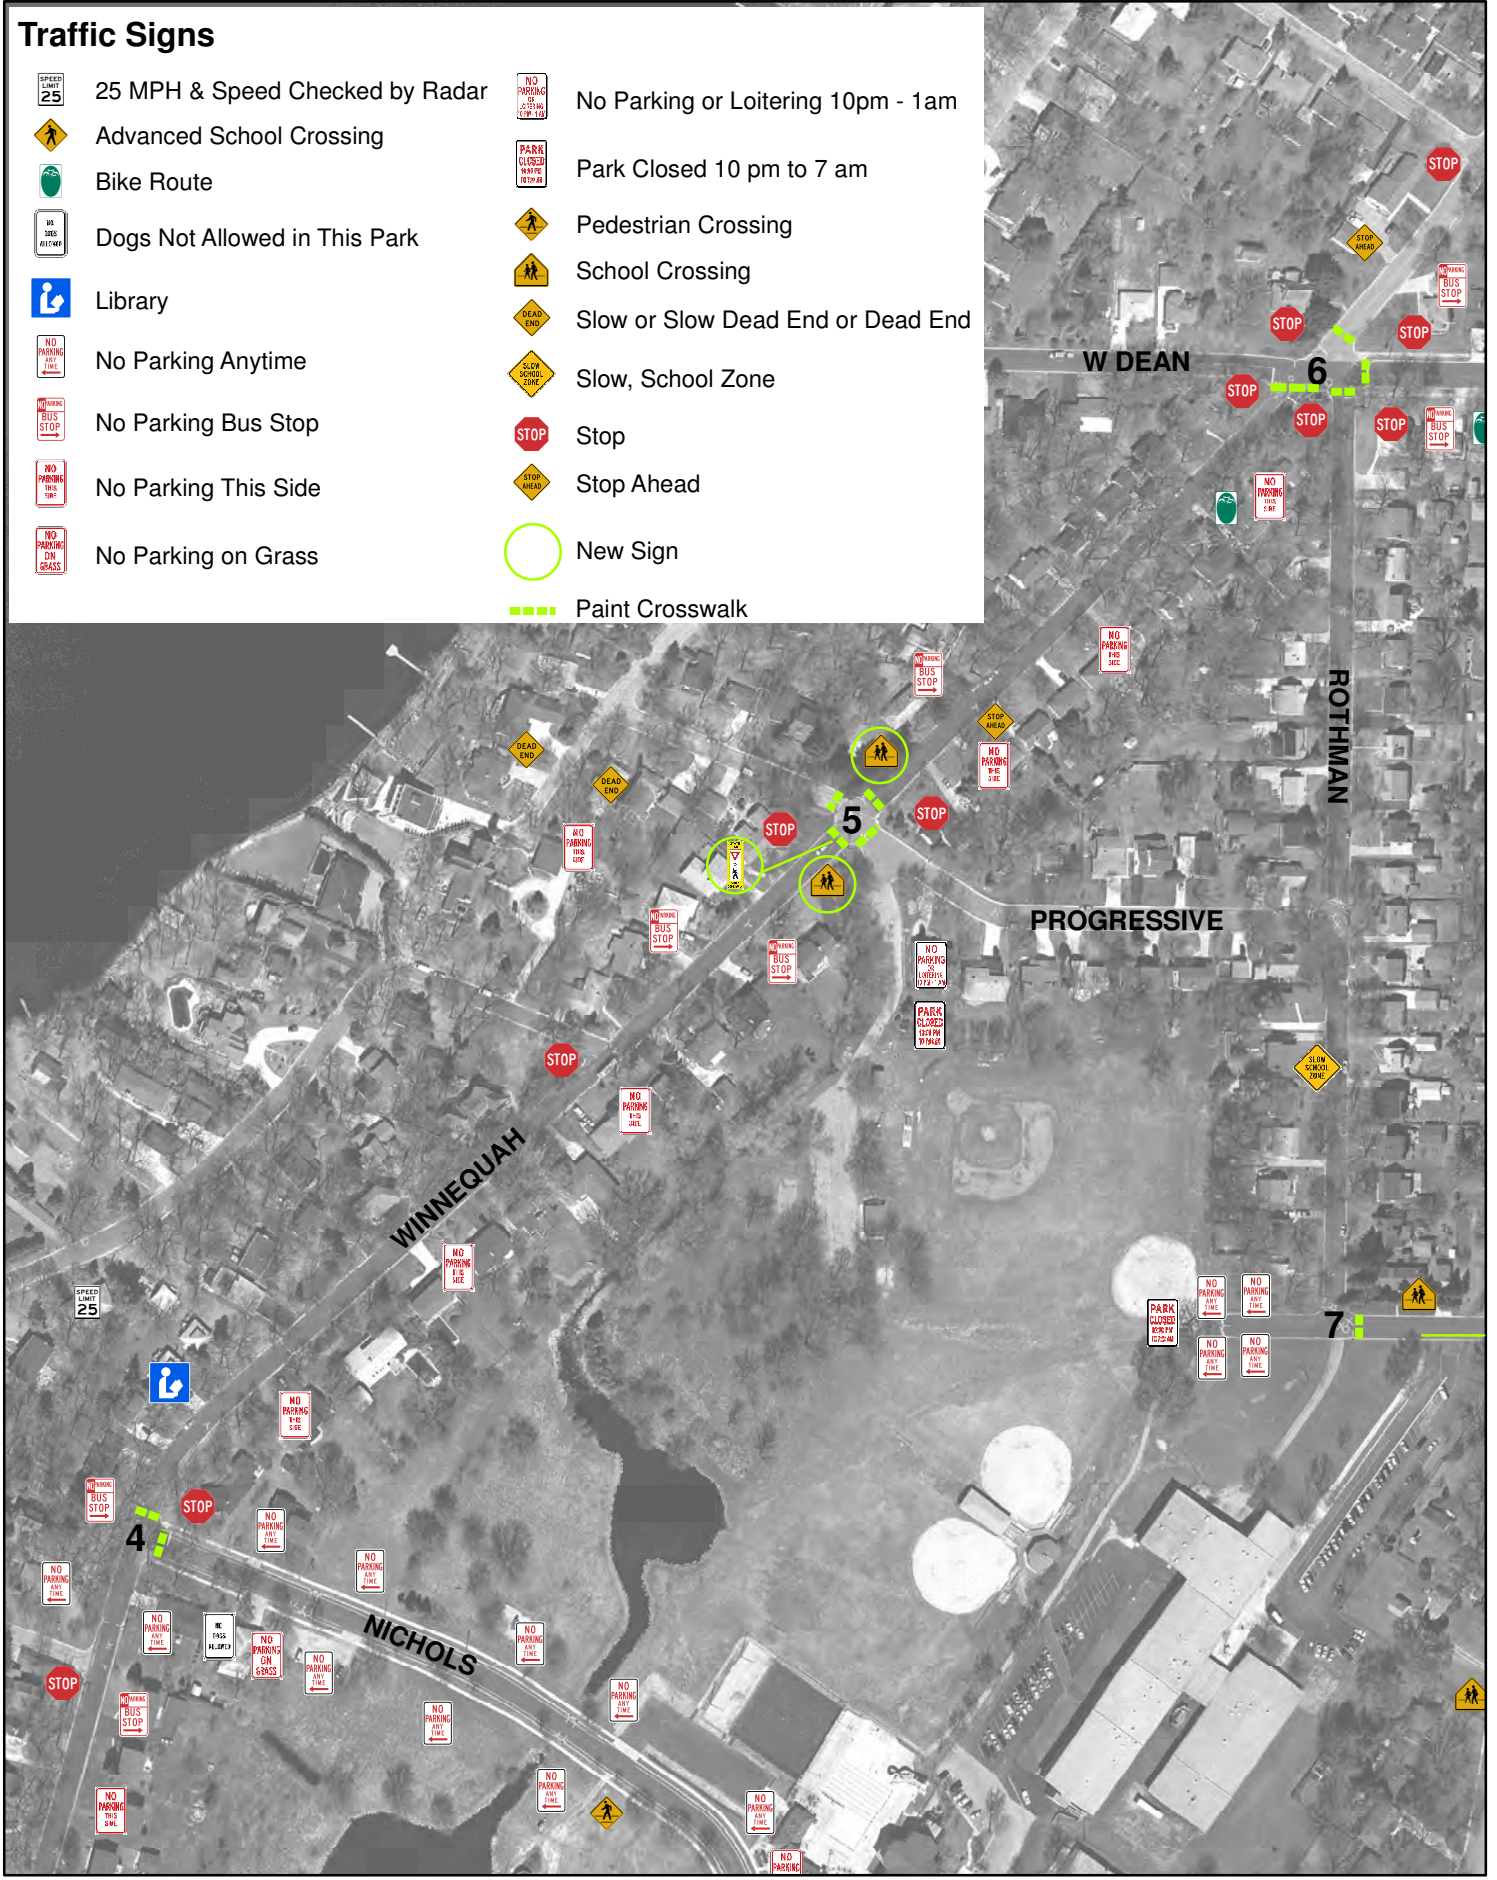

Traffic Signs

-  25 MPH & Speed Checked by Radar
-  Advanced School Crossing
-  Bike Route
-  Dogs Not Allowed in This Park
-  Library
-  No Parking Anytime
-  No Parking Bus Stop
-  No Parking This Side
-  No Parking on Grass
-  No Parking or Loitering 10pm - 1am
-  Park Closed 10 pm to 7 am
-  Pedestrian Crossing
-  School Crossing
-  Slow or Slow Dead End or Dead End
-  Slow, School Zone
-  Stop
-  Stop Ahead
-  New Sign
-  Paint Crosswalk

Winnequah School Intersections Intersections 4-7

Revised 7/7/2008